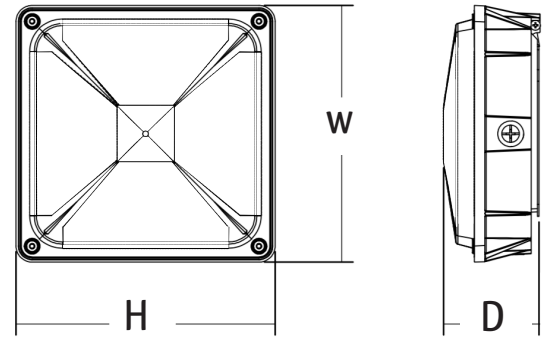

A47

CDLX
MP

CDLX-SM-5-25W

CDLX-MD-15-45W

CDLX-LG-30-80W

TECHNICAL SPECIFICATIONS:

- :: Multi-Power Switch is in the Fixture
- :: Housing: Die-cast aluminum with prismatic polycarbonate lens redesigned for LED
- :: 1/2" threaded hubs located on two sides of the housing
- :: Prismatic polycarbonate lens
- :: Beam angle: 150°
- :: Voltage: 120-277V; 60Hz AC
- :: CRI: >80
- :: Power Factor: 90%
- :: Operating Temp: -4°F to 104°F
- :: 70,000 hour rated life
- :: Suitable for Wet Locations, IP65
- :: 7-year warranty

LED LOW PROFILE CANOPY/GARAGE LIGHT

CATALOG NO.	WATTS	LPW	COLOR TEMP	BEAM ANGLE	DIMENSIONS
CDLX-SM-5-25W-30K	5W/ 10W/ 15W/ 25W	120LM/W	3000K	150°	8"(L) X 8" (W) X 3"(H)
CDLX-SM-5-25W-40K	5W/ 10W/ 15W/ 25W	120LM/W	4000K	150°	8"(L) X 8" (W) X 3"(H)
CDLX-SM-5-25W-50K	5W/ 10W/ 15W/ 25W	120LM/W	5000K	150°	8"(L) X 8" (W) X 3"(H)
CDLX-MD-15-45W-30K	15W/ 25W/ 35W/ 45W	120LM/W	3000K	150°	10"(L) X 10" (W) X 3 5/8"(H)
CDLX-MD-15-45W-40K	15W/ 25W/ 35W/ 45W	120LM/W	4000K	150°	10"(L) X 10" (W) X 3 5/8"(H)
CDLX-MD-15-45W-50K	15W/ 25W/ 35W/ 45W	120LM/W	5000K	150°	10"(L) X 10" (W) X 3 5/8"(H)
CDLX-LG-30-80W-30K	30W/ 40W/ 60W/ 80W	120LM/W	3000K	150°	14"(L) X 14" (W) X 4"(H)
CDLX-LG-30-80W-40K	30W/ 40W/ 60W/ 80W	120LM/W	4000K	150°	14"(L) X 14" (W) X 4"(H)
CDLX-LG-30-80W-50K	30W/ 40W/ 60W/ 80W	120LM/W	5000K	150°	14"(L) X 14" (W) X 4"(H)